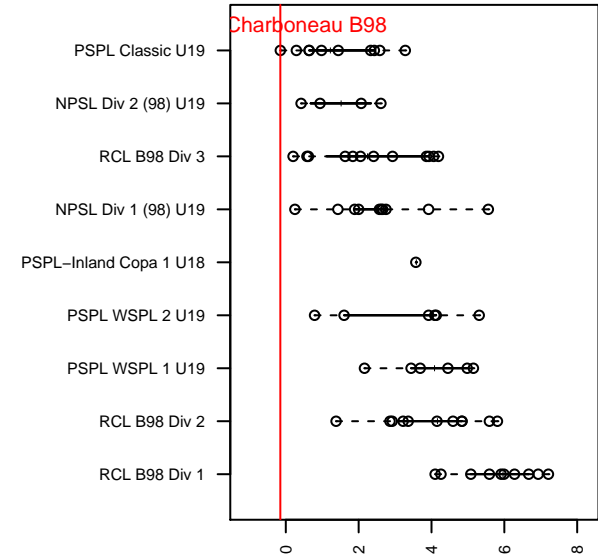

PSC Charboneau B98

Puyallup SC
Puyallup, WA
B98 total strength=1275
attack=7.45 defense=3.62
fall league = PSPL Classic U19

alt names used:
Puyallup Soccer Union B98 Charboneau

Venues played:
2016 PSPL Classic U19

**attack and defense variance (black dot)
relative to other teams
and top 10 in region**

**attack and defense rating
relative to others at age
and all opponents in last 13 months**

Performance relative to 13 month average